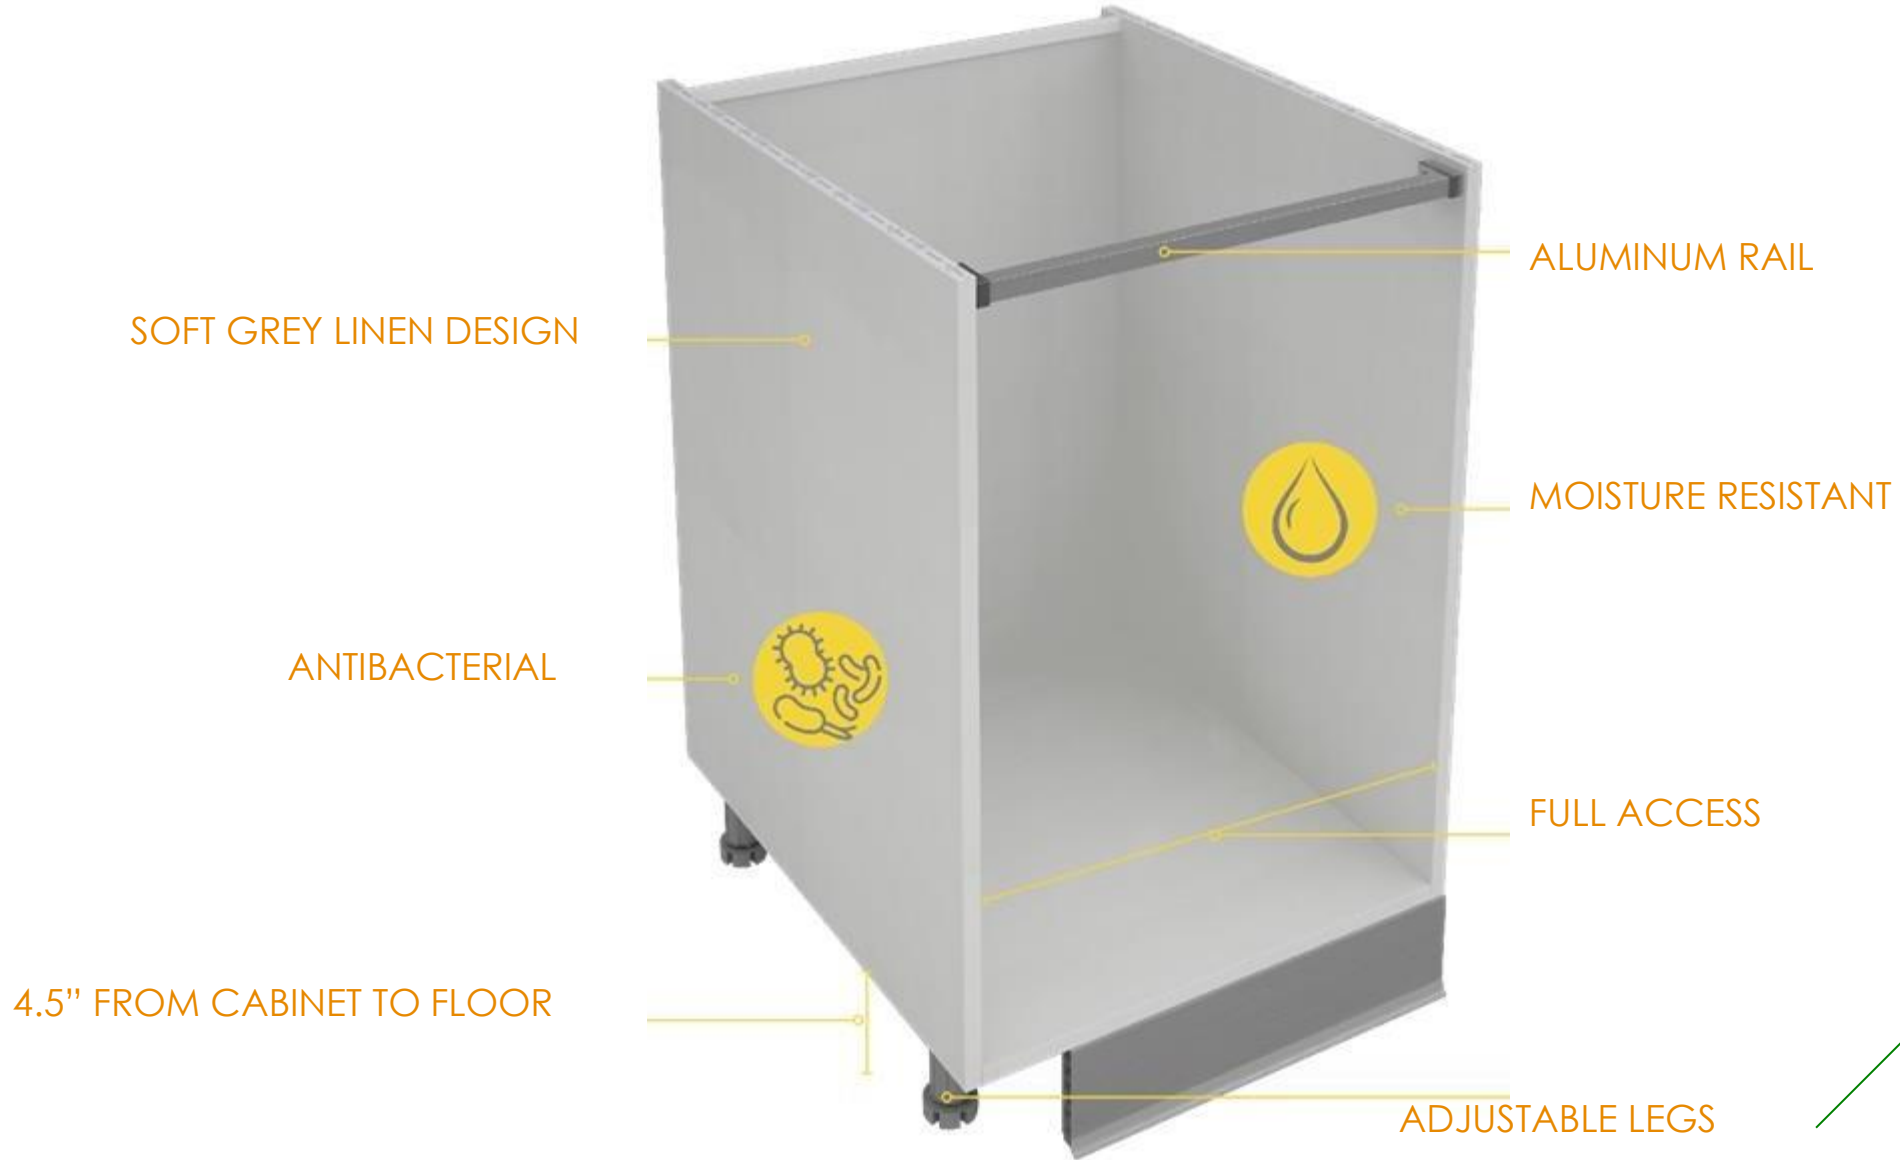

MODULAR BOXES